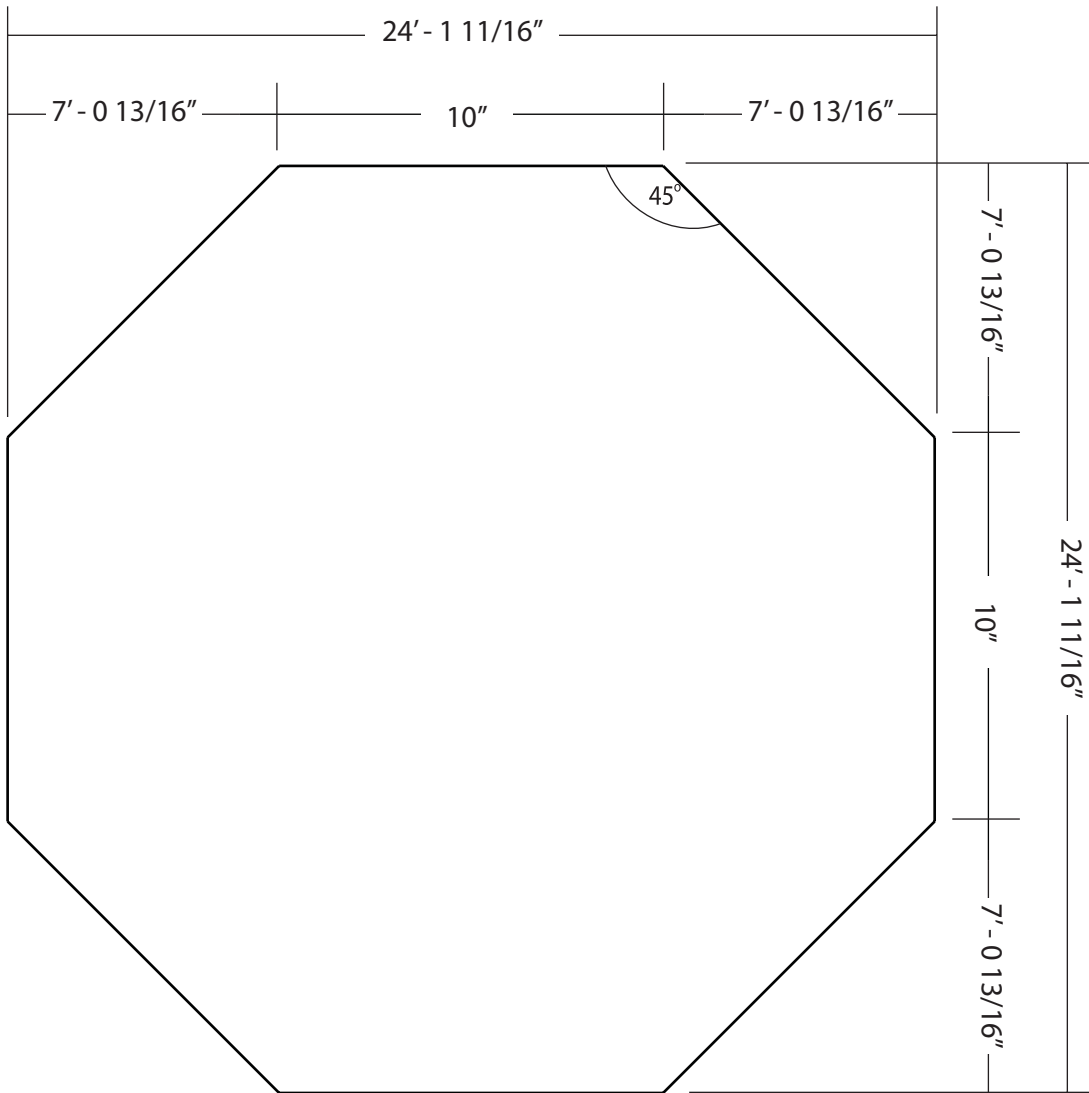

10' Ga Ga Pit Layout

For complete plans, rules, and diagrams, visit

ultimatecampresource.com